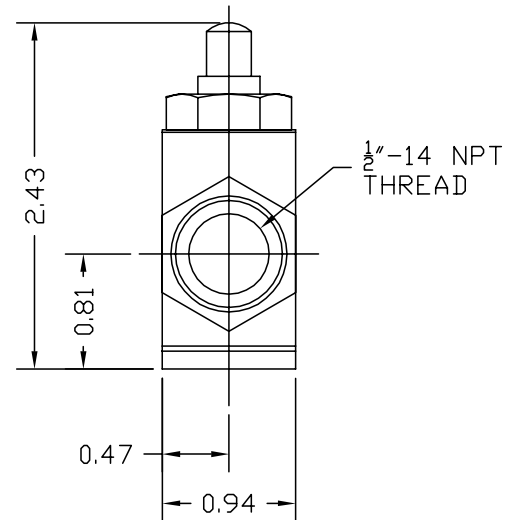

- Agency Approvals: EU RoHS
- Enclosure Rating: NEMA 1
- Max Electrical Power Supply – Volt/Phase: 0.5 @ 125VDC
Max 250 Volts DC
- Electrical Connection Recommendation:
1/2" - 14 NPT Thread
- Max Electrical Rating:
- Operating Temperature: -32C to 71C, -24F to 160F
- Housing Material: Zinc Die Cast
- Housing Color: Blue and Black
- Component Weight: 11.19 oz.

Tag	
Air Curtain Model	
Quantity	

- Field Installed and Wired

Ø0.17 BOLT HOLES
MUST USE SUPPLIED
BOLTS AND SCREWS
FOR MOUNTING ONLY

SIDE VIEW

END VIEW

Berner reserves the right to alter specifications without prior notice.