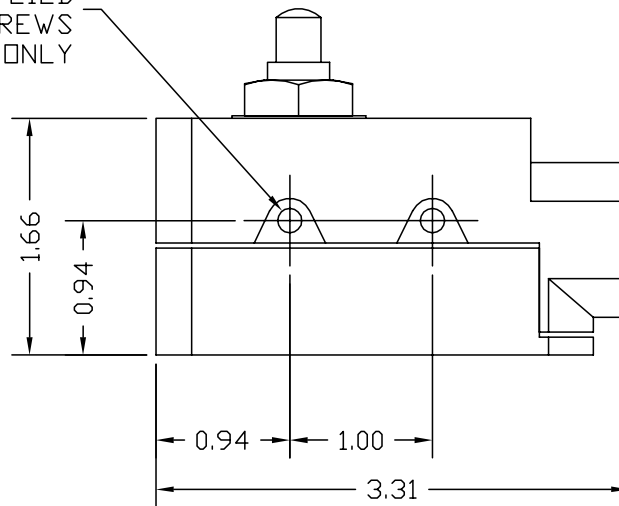

- Agency Approvals: EU RoHS
- Enclosure Rating: NEMA 1
- Max Electrical Power Supply – Volt/Phase: 0.5 @ 125VDC
Max 250 Volts DC
- Electrical Connection Recommendation:
1/2" - 14 NPT Thread
- Max Electrical Rating:
- Operating Temperature: -32C to 71C, -24F to 160F
- Housing Material: Zinc Die Cast
- Housing Color: Blue and Black
- Component Weight: 11.19 oz.

Tag	
Air Curtain Model	
Quantity	

- Field Installed and Wired

Ø0.17 BOLT HOLES
MUST USE SUPPLIED
BOLTS AND SCREWS
FOR MOUNTING ONLY

SIDE VIEW

END VIEW

Berner reserves the right to alter specifications without prior notice.